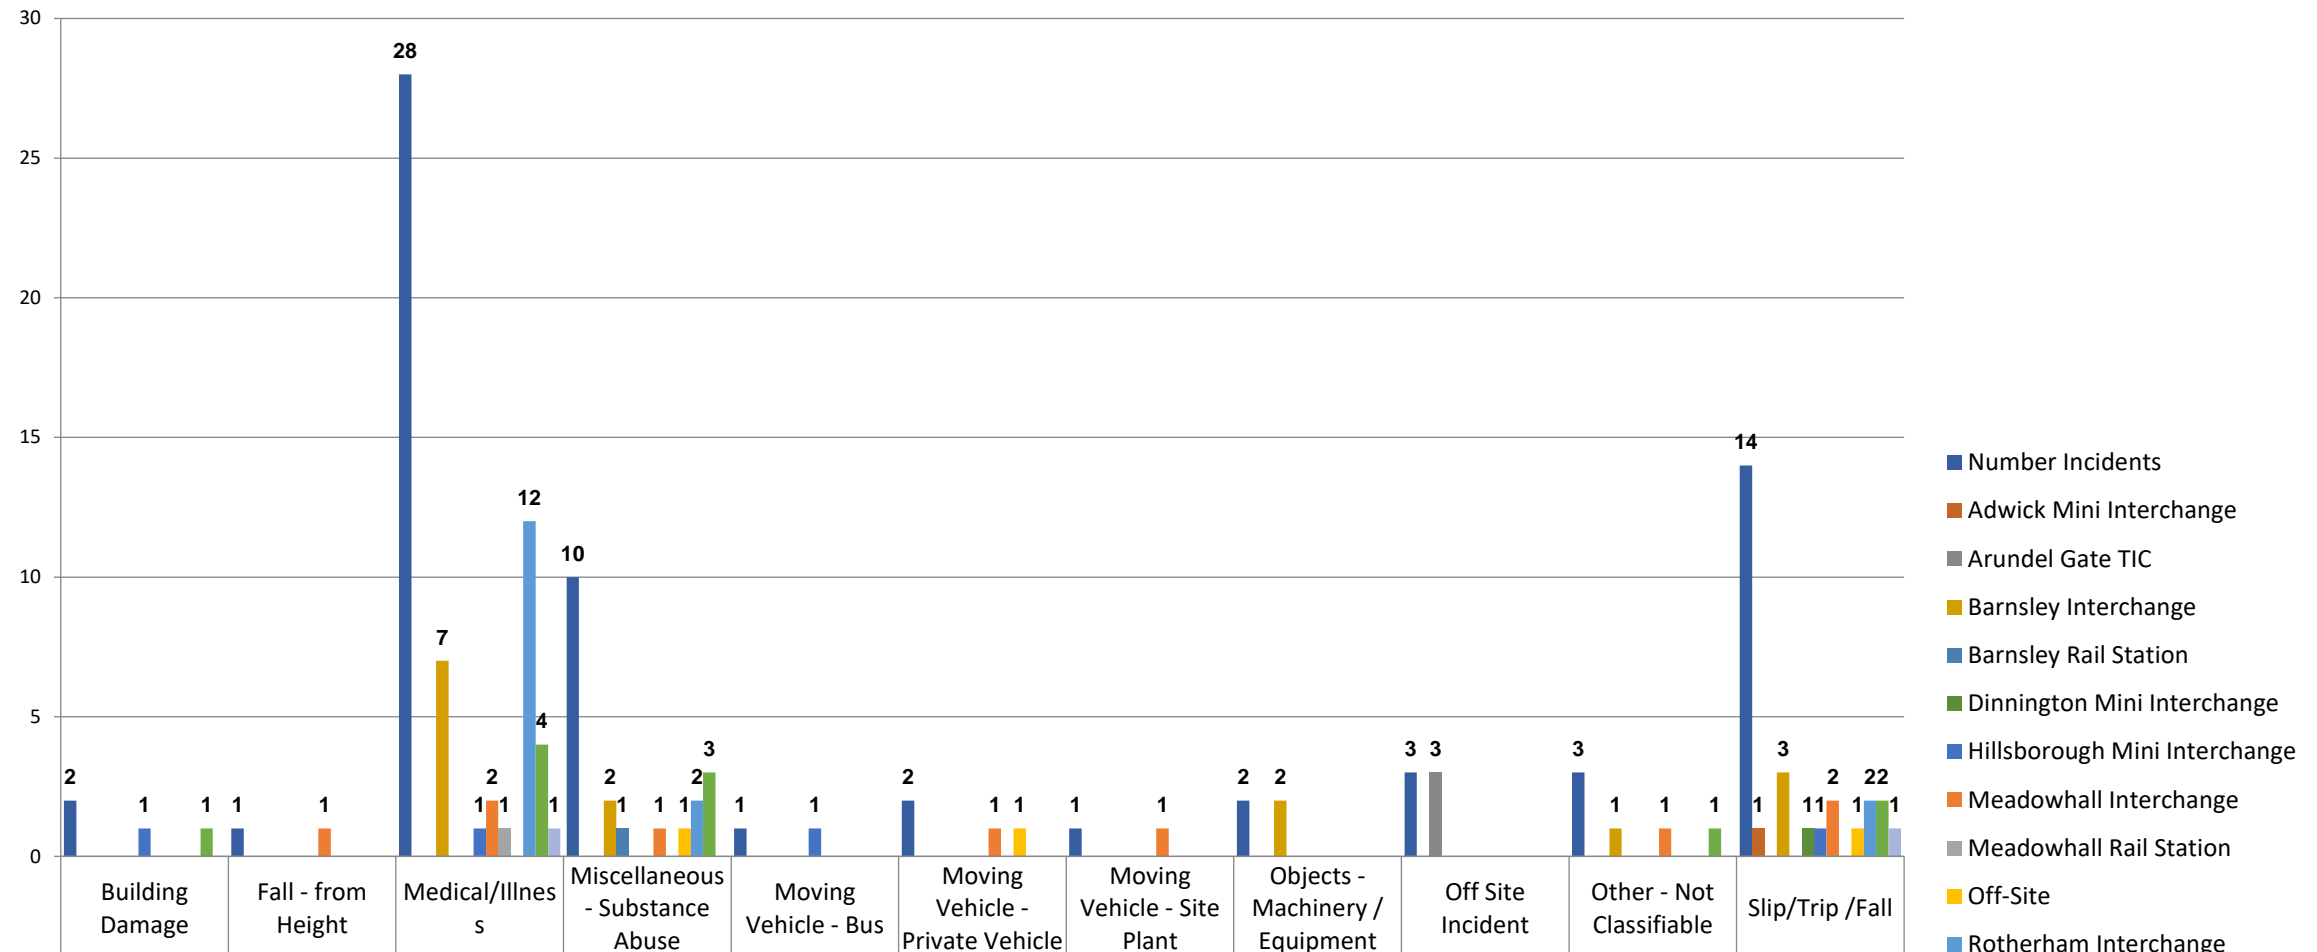

Annex 1 - Accidents & Incidents

Number Incidents	2	1	28	10	1	2	1	2	3	3	14		
Adwick Mini Interchange											1		
Arundel Gate TIC									3				
Barnsley Interchange			7	2						1	3		
Barnsley Rail Station				1									
Dinnington Mini Interchange												1	
Hillsborough Mini Interchange	1		1		1						1		
Meadowhall Interchange		1	2	1		1	1			1	2		
Meadowhall Rail Station			1										
Off-Site				1		1					1		
Rotherham Interchange			12	2							2		
Sheffield Interchange	1		4	3						1	2		
Swinton Mini Interchange			1								1		